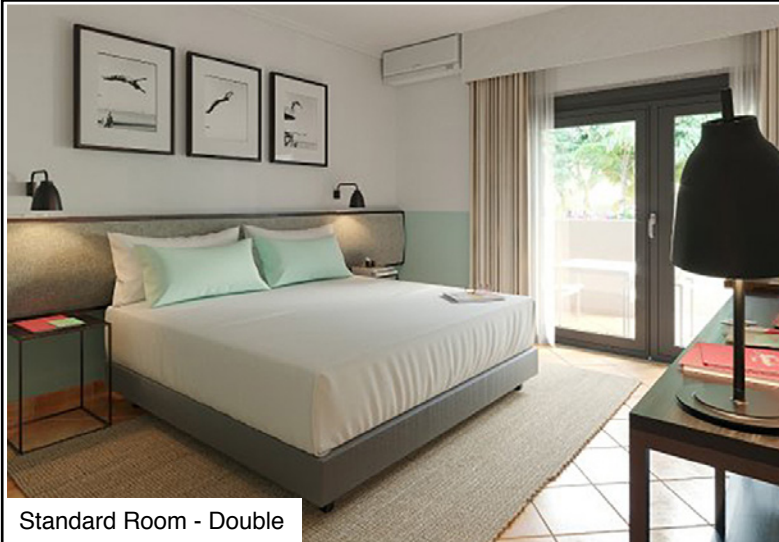

Standard Room *(Double or Twin rooms)*

Spacious & comfortable with your own private balcony. Bathrooms fitted with shower, vanity sink, mirror, hairdryer and slippers for each guest.

Sole Occupancy	£2750
Double occupancy (cost per person)	£1950

Private Cottage *(only available in Double occupancy)*

Luxury bedroom, lounge, kitchenette, and private patio away from main hotel. Ensuite bathrooms with shower, vanity sink, mirror, hairdryer and slippers for each guest.

10% for 2 & 3 week stays **15% for 4 & 5 week stays** **20% for 6 weeks plus**

We look forward to welcoming you at NO1

Standard Room - Double

Pool

Pool lounging

Private Cottage Lounge

Private Cottage

Standard Room - Twin