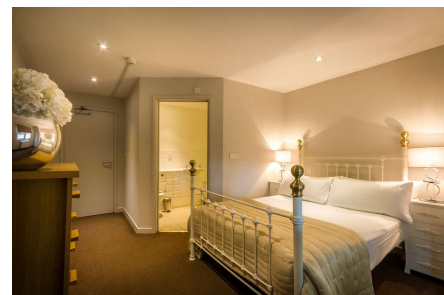

With private en-suite bathroom and daily cleaning service. Includes bath and hand towel, toiletries & slippers in room.

Prices from Single Occupancy **£1770**

Double Occupancy Cost Per Person from **£1602**

Double & Twin En Suites

Fabulous rooms for our campers who prefer a big bed all to themselves or for friends sharing. Lovely, comfy furnishings, perfect for enjoying your downtime.

These can be made up to your preference (as twins or doubles) Each with your own private bathroom. Daily cleaning and bath towel.

Prices from Single Occupancy **£1605**

Double Occupancy Cost Per Person from **£1450**

Double / Twin Room Shared Bathroom

Just as lovely as our double en suites, these rooms have large comfy beds and cosy features so you can enjoy your down time in comfort and peace. These can be made up to your preference (as twins or doubles). Shared bathrooms and daily cleaning service. Bring your own towels (self service laundry available on camp)

Prices per person from **£1295**

Single Occupancy **£1450**

Single Room Shared Bathroom

The perfect space to retreat on your own after a day on camp. Each of these rooms are small but perfectly formed. Private, with comfortable single beds offering a quiet haven whilst on camp, with shared bathrooms close by.