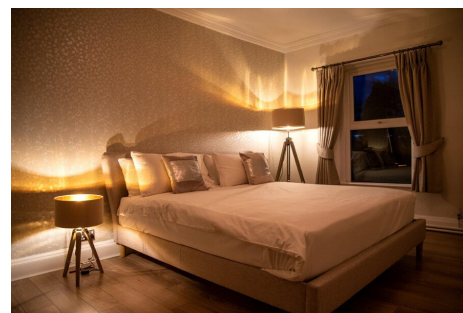

With private en-suite bathroom and daily cleaning service. Includes bath and hand towel, toiletries & slippers in room.

Prices from Single Occupancy **£1770**

Double Occupancy Cost Per Person from **£1602**

Double & Twin En Suites

Fabulous rooms for our campers who prefer a big bed all to themselves or for friends sharing. Lovely, comfy furnishings, perfect for enjoying your downtime.

These can be made up to your preference (as twins or doubles) Each with your own private bathroom. Daily cleaning and bath towel.

Prices from Single Occupancy **£1605**

Double Occupancy Cost Per Person from **£1450**

Double / Twin Room Shared Bathroom

Just as lovely as our double en suites, these rooms have large comfy beds and cosy features so you can enjoy your down time in comfort and peace. These can be made up to your preference (as twins or doubles). Shared bathrooms and daily cleaning service. Bring your own towels (self service laundry available on camp)

Prices per person from **£1295**

Single Occupancy **£1450**

Single Room Shared Bathroom

The perfect space to retreat on your own after a day on camp. Each of these rooms are small but perfectly formed. Private, with comfortable single beds offering a quiet haven whilst on camp, with shared bathrooms close by.