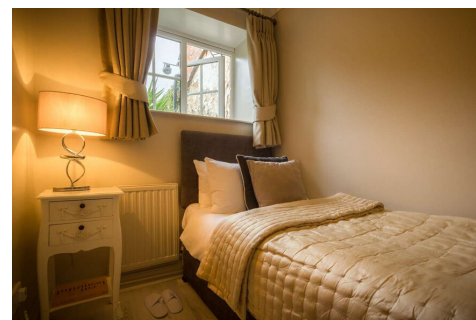

Single Room Shared Bathroom

The perfect space to retreat on your own after a day on camp. Each of these rooms are small but perfectly formed. Private, with comfortable single beds offering a quiet haven whilst on camp, with shared bathrooms close by.

Bring your own towels (self service laundry available on camp)