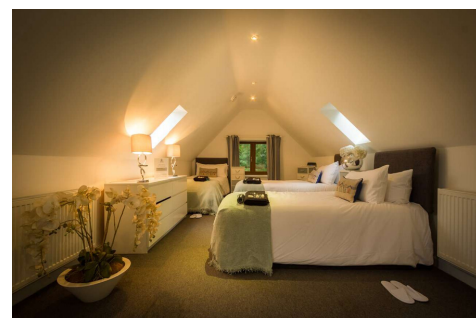

With private en-suite bathroom and daily cleaning service. Includes bath and hand towel, toiletries & slippers in room.

Prices from Single Occupancy **£1770**

Double Occupancy Cost Per Person from **£1602**

Double & Twin En Suites

Fabulous rooms for our campers who prefer a big bed all to themselves or for friends sharing. Lovely, comfy furnishings, perfect for enjoying your downtime.

These can be made up to your preference (as twins or doubles) Each with your own private bathroom. Daily cleaning and bath towel.

Prices from Single Occupancy **£1605**

Double Occupancy Cost Per Person from **£1450**

Double / Twin Room Shared Bathroom

Just as lovely as our double en suites, these rooms have large comfy beds and cosy features so you can enjoy your down time in comfort and peace. These can be made up to your preference (as twins or doubles). Shared bathrooms and daily cleaning service. Bring your own towels (self service laundry available on camp)

Prices per person from **£1295**

Single Occupancy **£1450**

Single Room Shared Bathroom

The perfect space to retreat on your own after a day on camp. Each of these rooms are small but perfectly formed. Private, with comfortable single beds offering a quiet haven whilst on camp, with shared bathrooms close by.